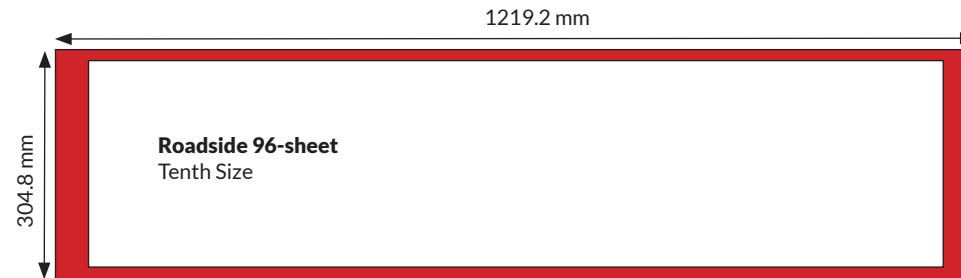

Universal Roadside Paper 96-sheet **specifications & guidelines**

Artwork Specifications

Size: 1219.2mm x 304.8mm (tenth size)
Safe copy area: 1139.2mm x 274.8mm
DPI: 300dpi (minimum) / 500dpi (best)
File Type: CMYK
File Format: High Resolution PDF
Text Format: Outlined vectors for upscaling

Full Size: 12192mm x 3048mm
Safe Copy Area: 11392mm x 2748mm
(Reference only, not for supplying artwork)

-  **Full poster size** (background image to extend to trim - with max 3mm bleed)
-  **Safe copy area**