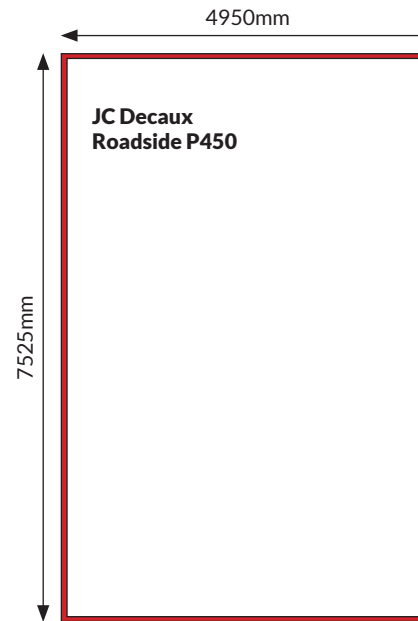

# JC Decaux Roadside P450 specifications & guidelines

## Artwork Specifications

Size: 752.5mm x 495mm (tenth size)  
Safe copy area: 749mm x 489mm  
DPI: 400dpi (minimum) / 600dpi (best)  
File Type: CMYK  
File Format: High Resolution PDF  
Text Format: Outlined vectors for upscaling

Full Size: 7525mm x 4950mm  
Safe Copy Area: 7490mm x 4890mm  
(Reference only, not for supplying artwork)

 Full poster size (background image to extend to trim - plus additional 3mm bleed)

 Safe copy area